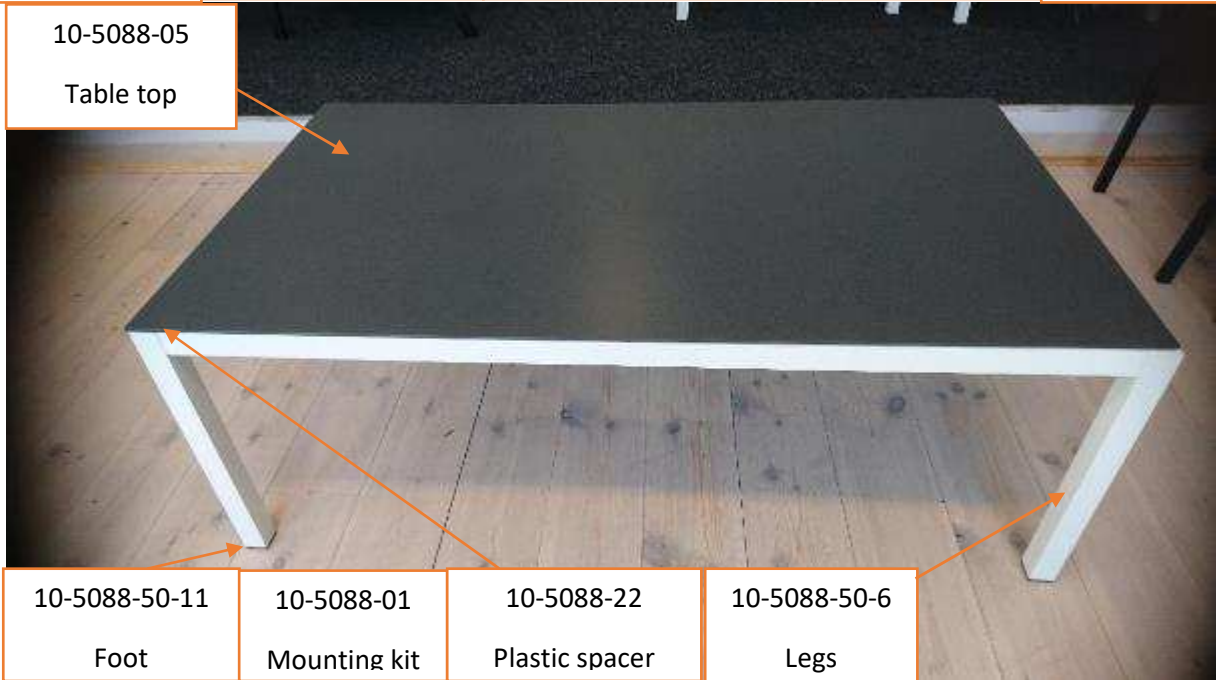

5099V-50-73 Rana

10-5088-50-20
Armrest right

10-5099V-50-13
Corner foot forward

10-5099V-50-2
Support legs inkl.
adjustable foot and screw

10-5088-50-21
Armrest left

10-5099V-50-14
Foot rear

10-5099V-50-11
Corner foot rear

10-5099V-50-12
Corner foot special rear

10-5088-50-10
Foot

10-5099V-01
Mounting kit

10-5088-05
Table top

10-5088-50-11
Foot

10-5088-01
Mounting kit

10-5088-22
Plastic spacer

10-5088-50-6
Legs