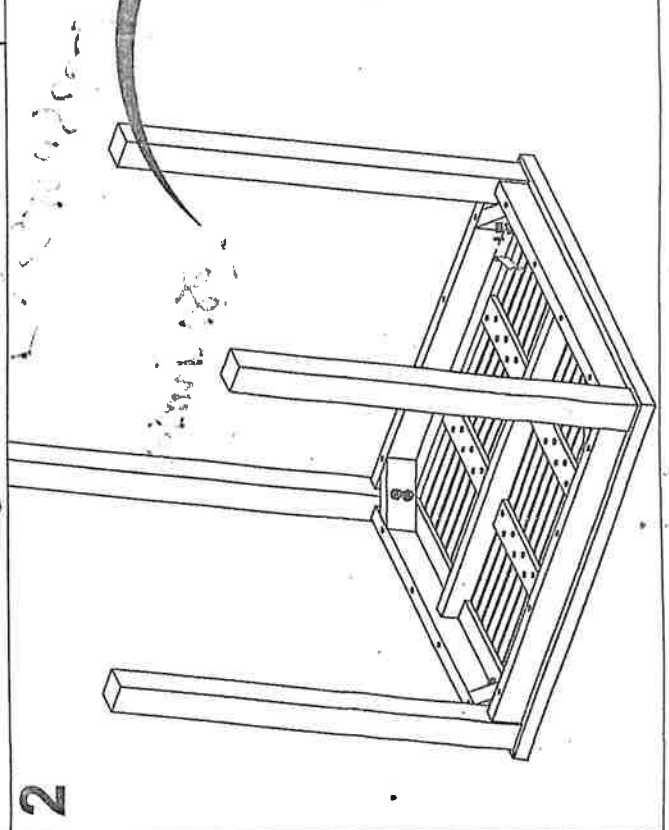

ASSEMBLY INTRUCTIONS

VOLOS SUARE DINNING TABLE
70 X 70 X 73CM

BUYER :
BRAAFAB

POST	QTY	COMPONENT
A	1	
B	4	
C	8	
D	8	
E	1	