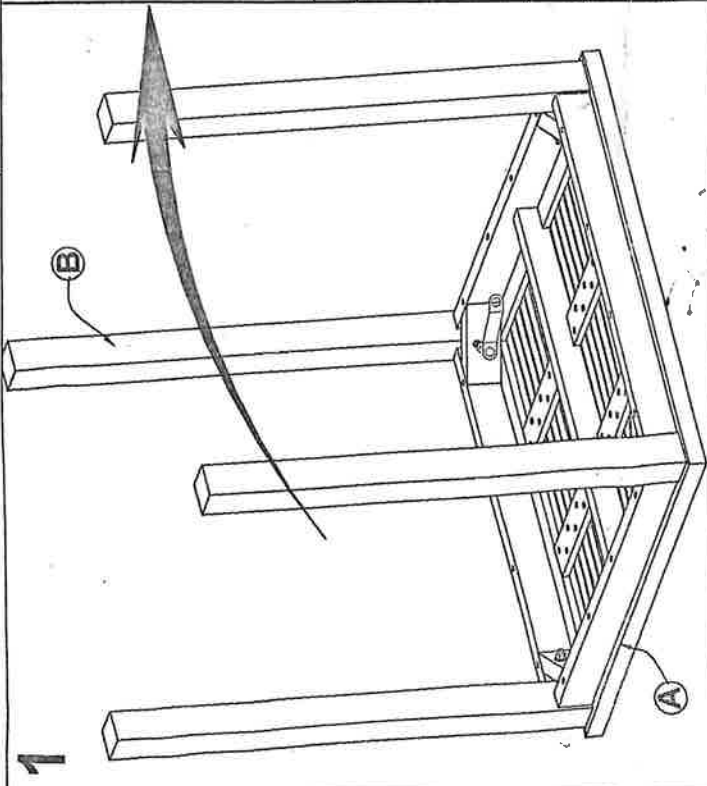

ASSEMBLY INTRUCTIONS

VOLOS SUARE DINNING TABLE
70 X 70 X 73CM

BUYER :
BRAAFAB

POST	QTY	COMPONENT
A	1	
B	4	
C	8	
D	8	
E	1	